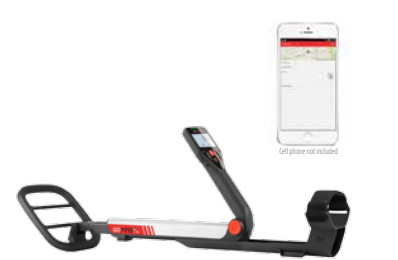

The small investment in a quality Minelab metal detector is well worth the potential rewards.

	Mintage	G-4	VO-8	F-12	VF-20	U-2
1899	(846)	12,624,000	\$6	\$8	\$22	\$32
1899S		2,644,000	11	18	35	60
1899S		708,000	17	30	70	90
1900	(912)	10,016,000	6	8	22	35
1900S		3,416,000	11	26	65	95
1900S		1,858,585	9	15	35	55
1901	(813)	8,892,000	11	14	25	40
19010		1,612,000	40	60	140	275
1901S		72,664	5,600	12,000	18,000	21,000
902	(777)	12,196,967			18	
9020		4,748,000			50	
902S		1,524			55	
903	(755)	9,750			20	
9030		3,500			40	
903S		1,036			45	
04	(670)	9,588,100			20	
040		2,456,000			90	
05	(727)	4,967,523			14	15
050		1,230,000			18	32

... START THE EXCITEMENT OF DISCOVERY WITH

GO-FIND²⁰

- Collapsible
- Lightweight
- Easy to use [2 modes]
- Waterproof coil
- VFLEX technology

GO-FIND⁴⁰

- Collapsible & Lightweight
- Easy to use [3 modes]
- Large waterproof coil
- Treasure View LEDs
- Pinpointing
- VFLEX technology
- Smartphone Free App
 1. Identify common coins
 2. View detector information
 3. Play music and more...
 4. Upgrade available to PRO APP

GO-FIND⁶⁰

- Collapsible & Lightweight
- Easy to use [4 modes]
- Large waterproof coil
- Treasure View LEDs
- Pinpointing
- Digging tool, smartphone holder and earbuds included
- VFLEX technology
- Smartphone Pro App
 1. Identify common coins
 2. Remote control your detector
 3. Record finds on Google Maps
 4. Customize target tones in App
 5. Play music and more...